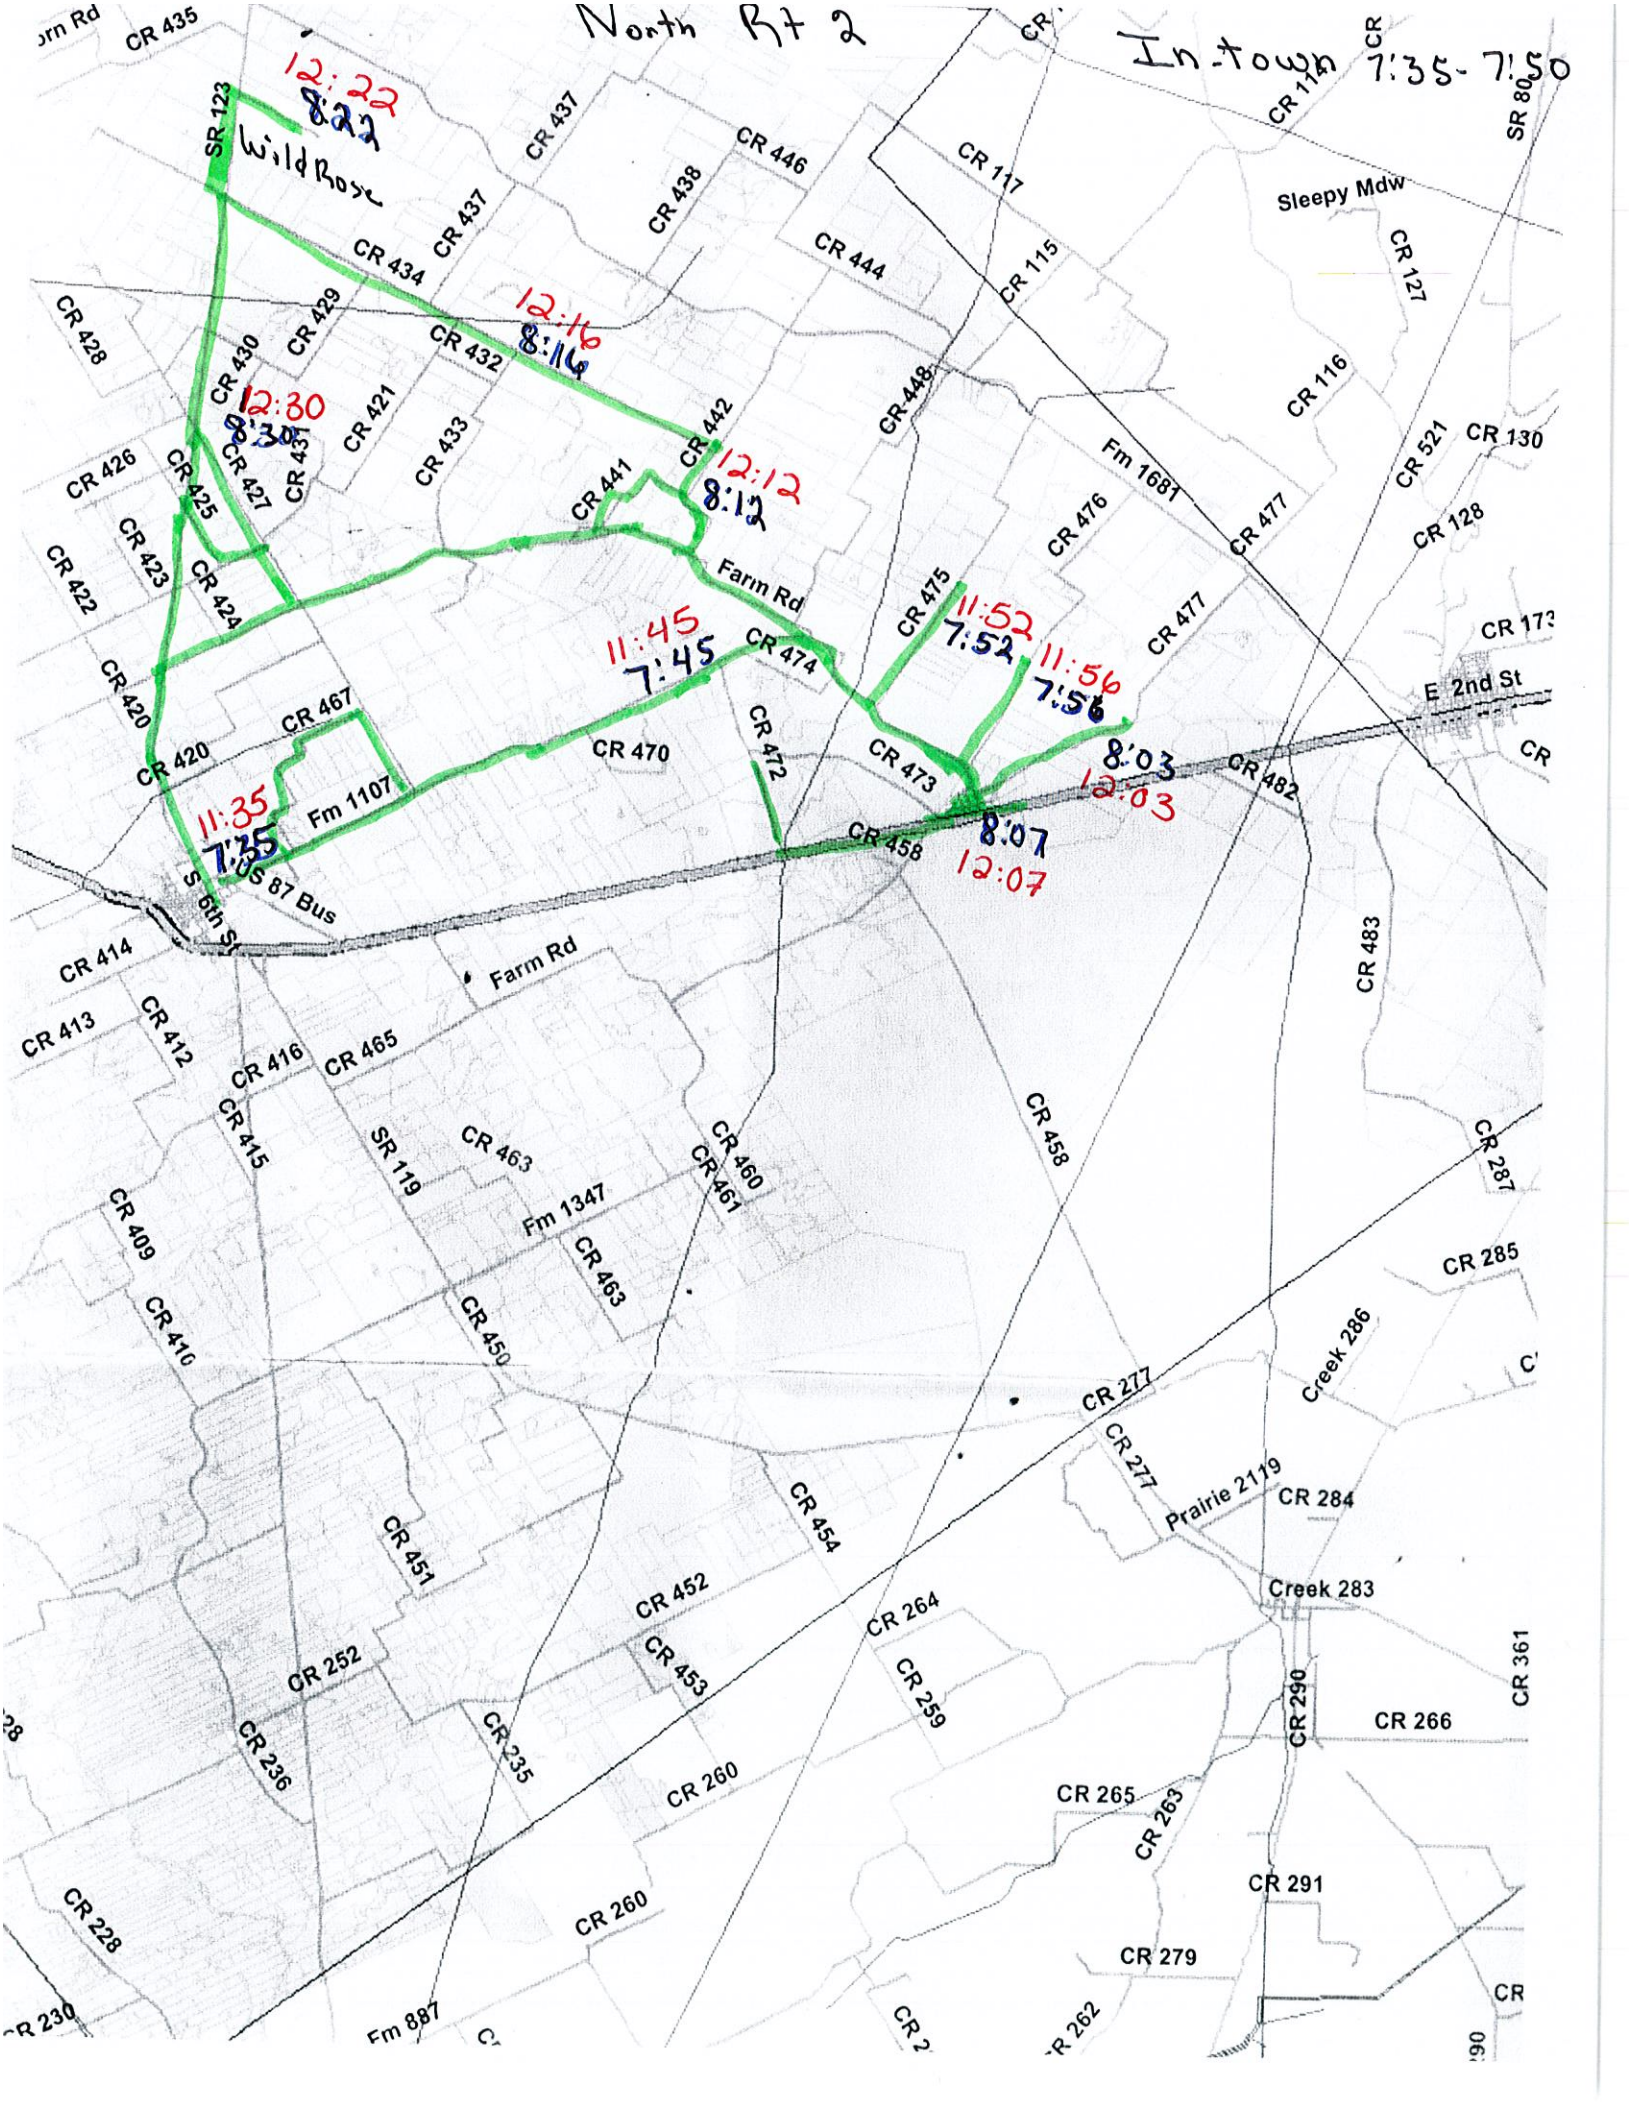

In town  
7:35-7:50  
11:35-11:50

NW 123  
Moyer, St  
East St

K71

North

In town 7:35 - 7:45

Wheeler St, Frentimber / St. Mary St.

G N

1 R+3

H

I

In town 7:35 - 7:50 North R74