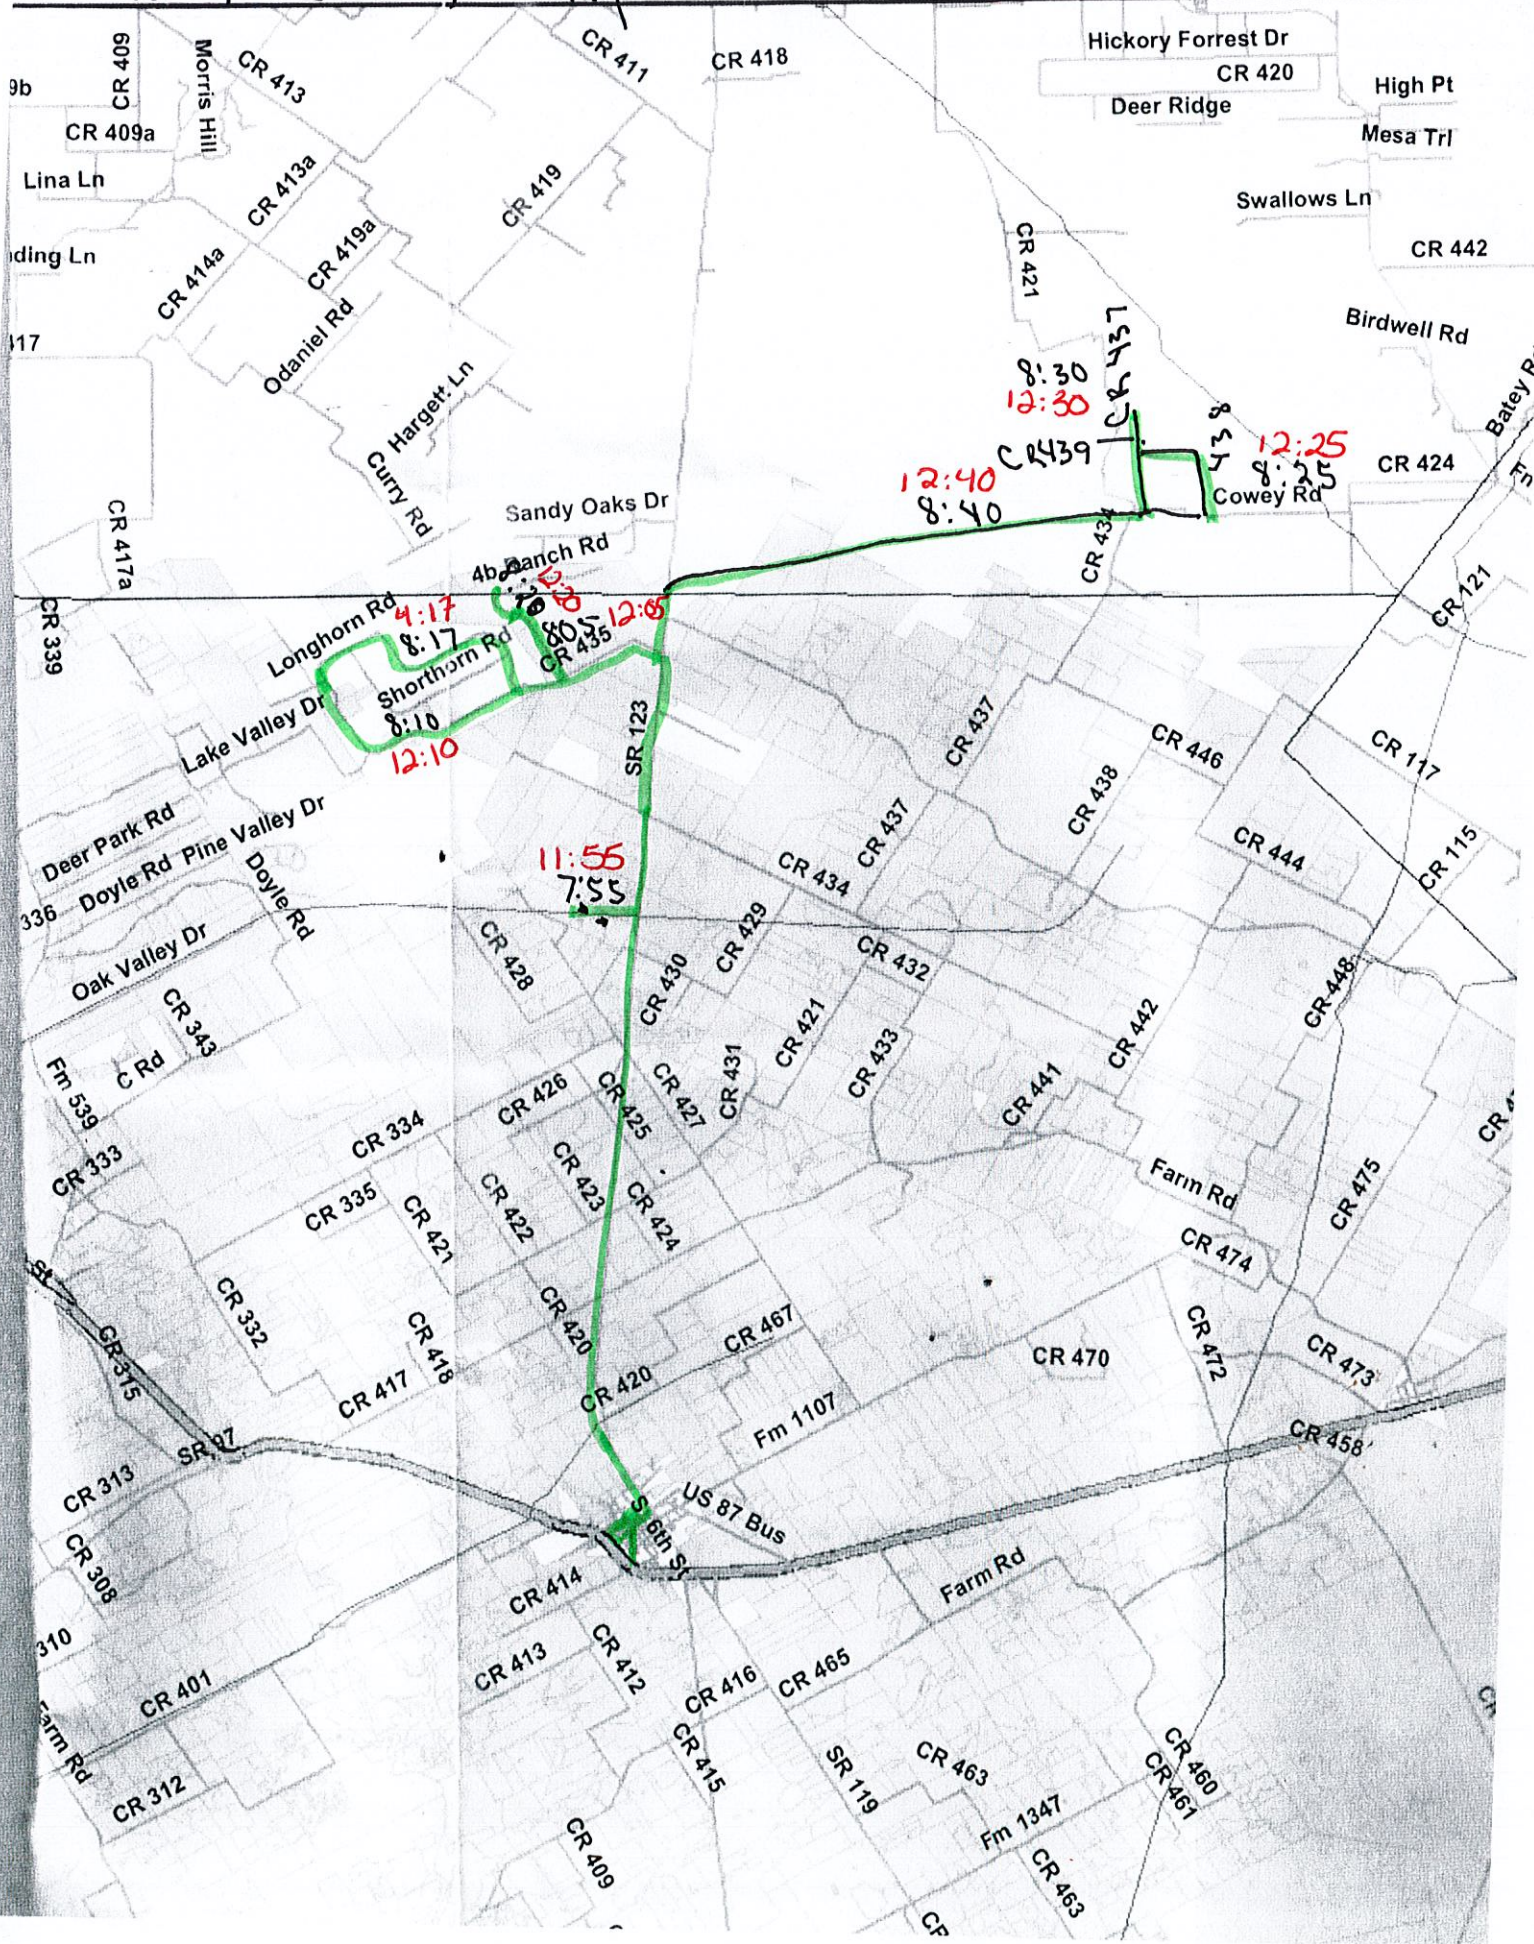

In town  
7:35-7:50  
11:35-11:50

NW 123  
Moyer, St  
East St

K71

North

In town 7:35 - 7:45

Wheeler St, Frentimber / St. Mary St.

G N

1 R+3

H

I

In town 7:35 - 7:50 North R74