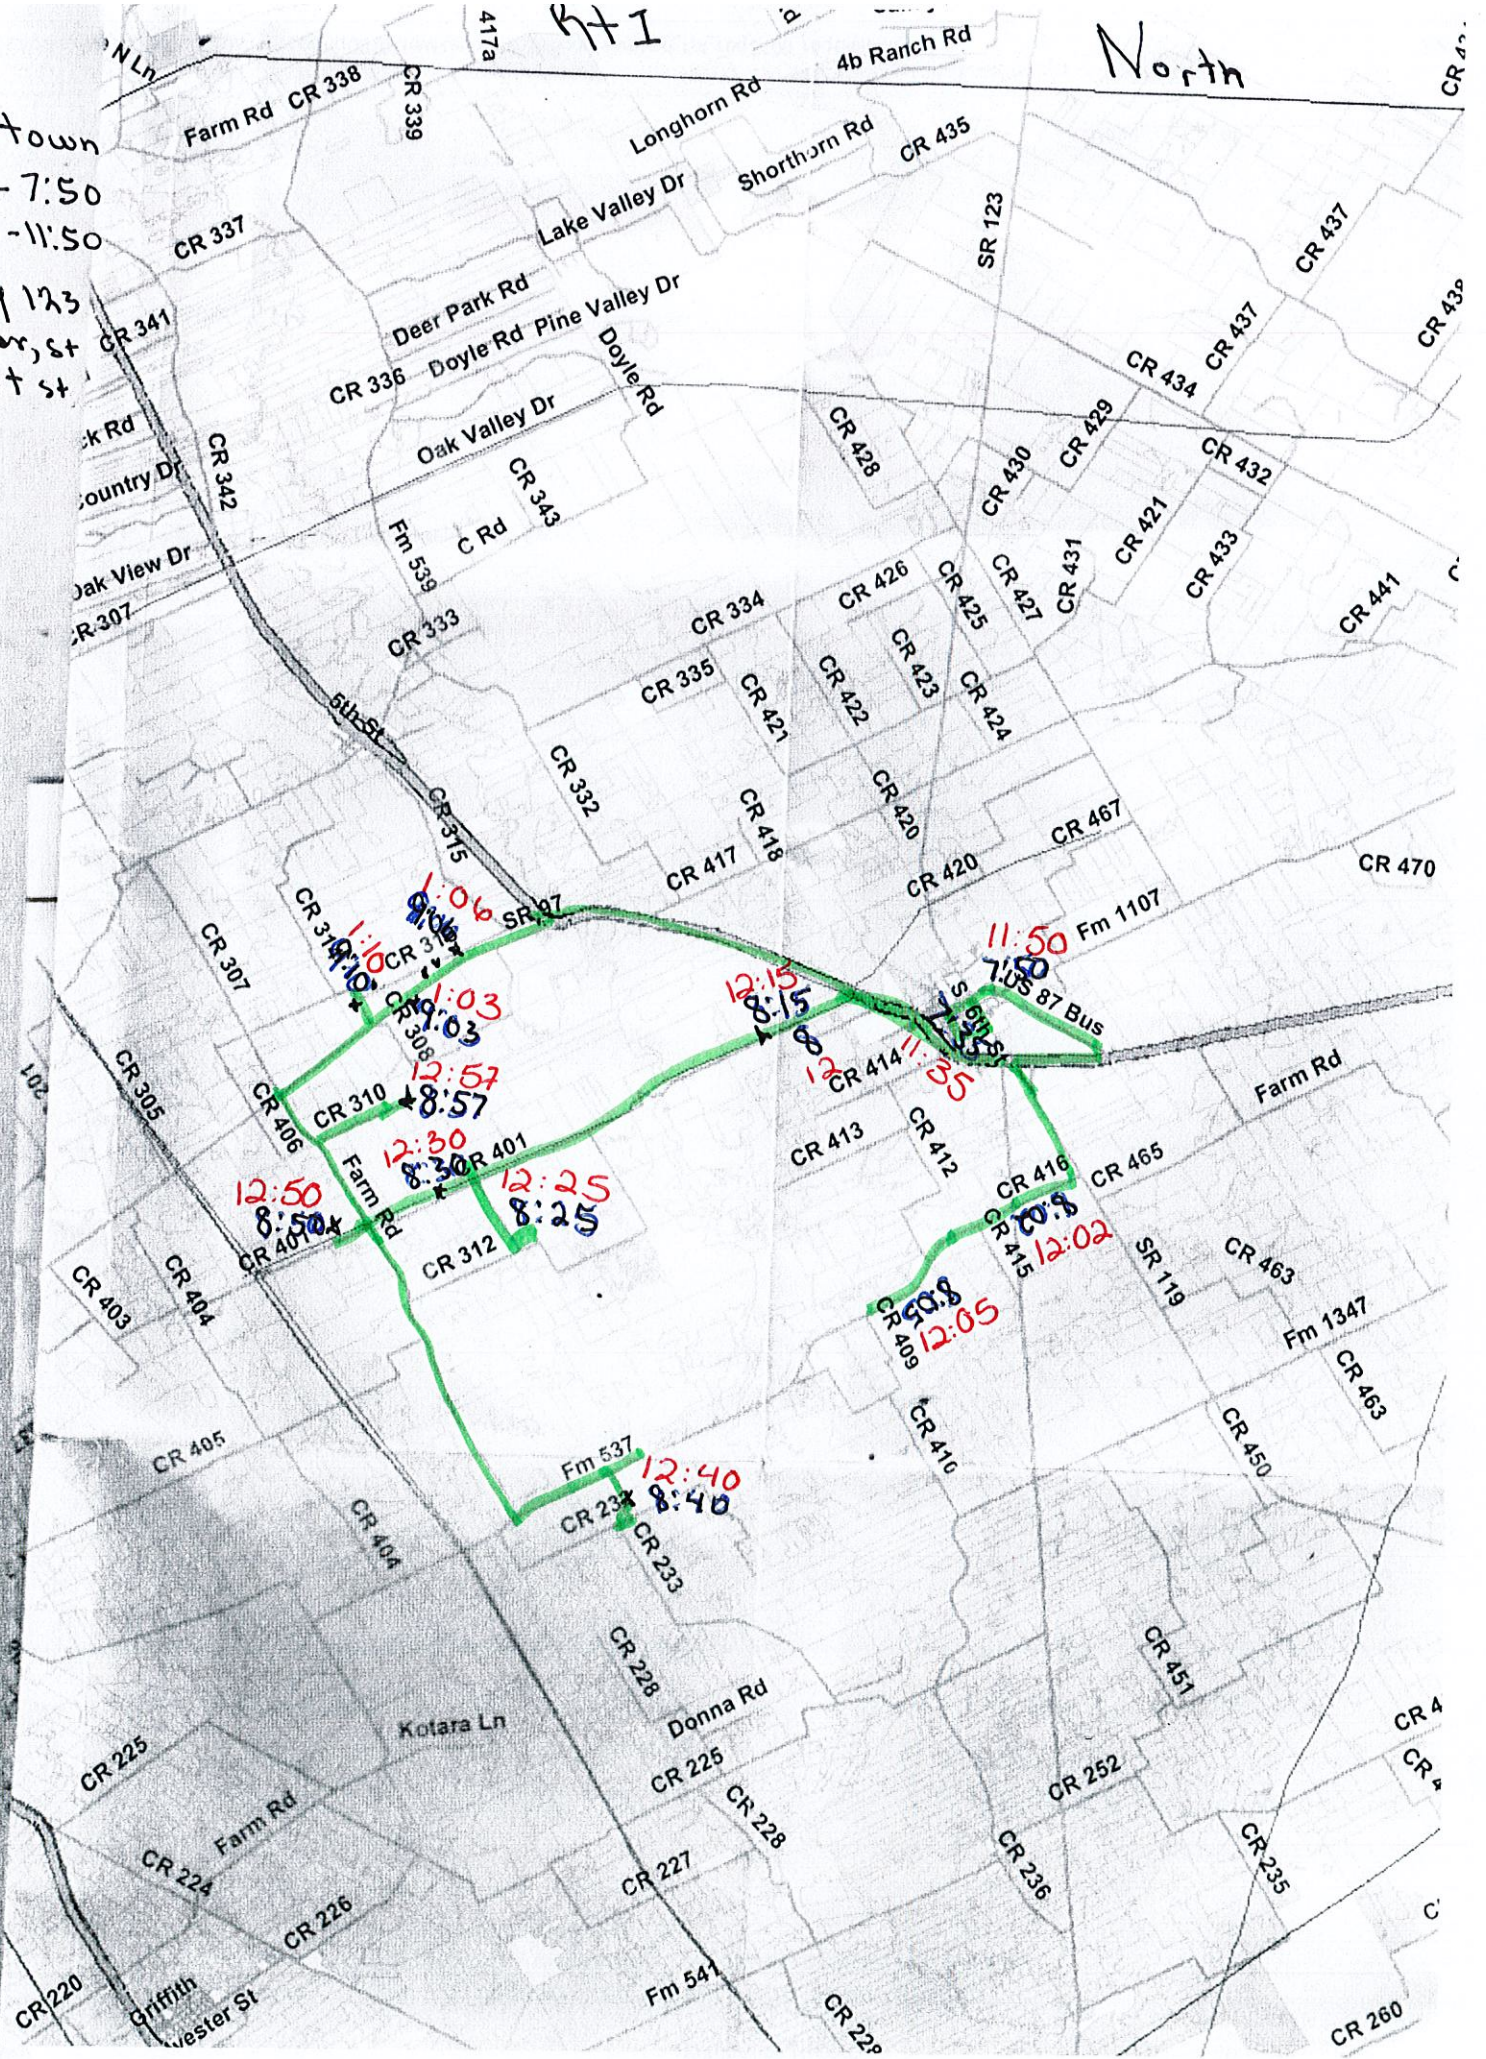

In town  
7:35-7:50  
11:35-11:50

NW 123  
Moyer, St  
East St

K71

North

In town 7:35 - 7:45

Wheeler St, Frentimber / St. Mary St.

G N

1 R+3

H

I

In town 7:35 - 7:50 North R74